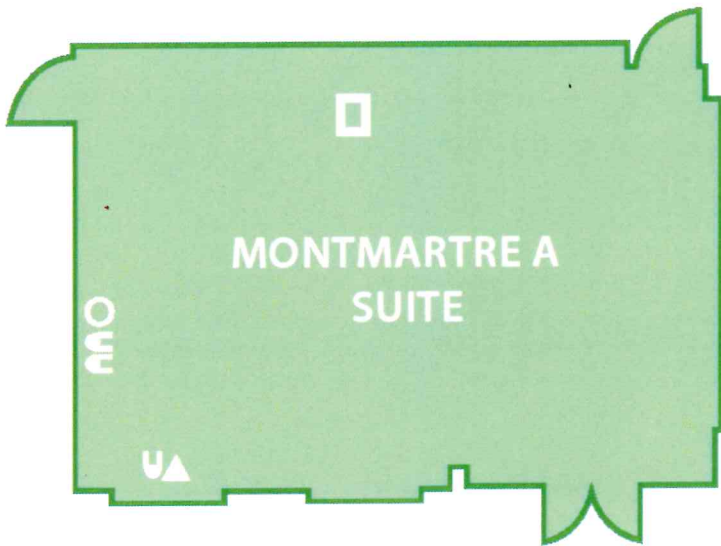

Power point	Television socket
Telephone point	Removable partition

	Location	Theatre	Classroom	Banquet	Boardroom	Reception	Dimensions metres (ceiling height)	Access size (metres)	Air conditioning	Natural day light	Dimmer
Montmartre A Suite	Ground floor	50	25	40	26	60	9.6 x 6.2 (3.25)	2.04 x 1.3	Yes	Yes	Yes
Montmartre B Suite	Ground floor	60	30	50	20	70	8.5 x 7.6 (3.25)	2.04 x 1.3	Yes	Yes	Yes