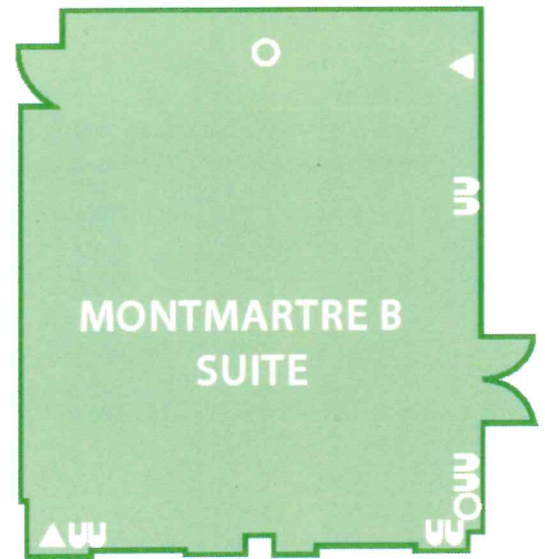

Power point	Television socket
Telephone point	Removable partition

	Location	Theatre	Classroom	Banquet	Boardroom	Reception	Dimensions metres (ceiling height)	Access size (metres)	Air conditioning	Natural day light	Dimmer
Montmartre A Suite	Ground floor	50	25	40	26	60	9.6 x 6.2 (3.25)	2.04 x 1.3	Yes	Yes	Yes
Montmartre B Suite	Ground floor	60	30	50	20	70	8.5 x 7.6 (3.25)	2.04 x 1.3	Yes	Yes	Yes