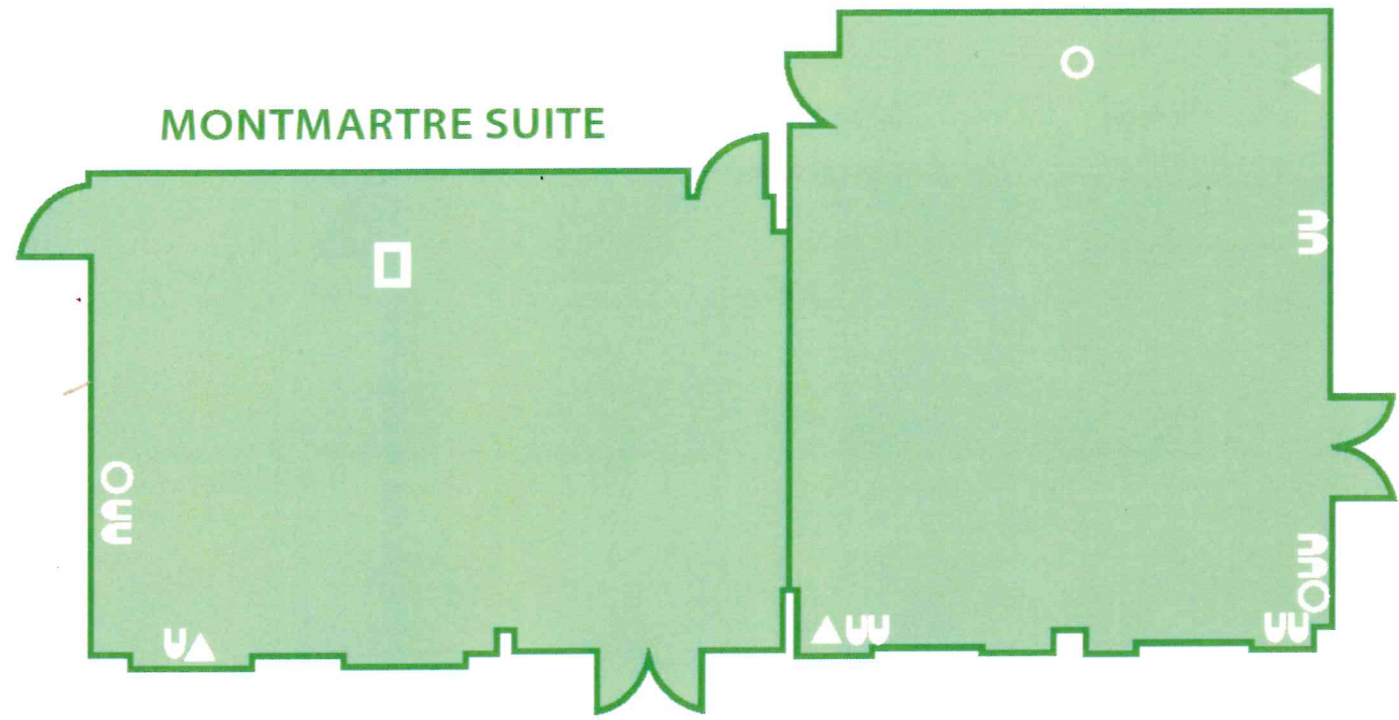

Power point	Television socket
Telephone point	Removable partition

	Location	Theatre	Classroom	Banquet	Boardroom	Reception	Dimensions metres (ceiling height)	Access size (metres)	Air conditioning	Natural day light	Dimmer
Montmartre Suite	Ground floor	110	50	100	52	130	16.7 x 6.2 (3.25)	2.04 x 1.3	Yes	Yes	Yes